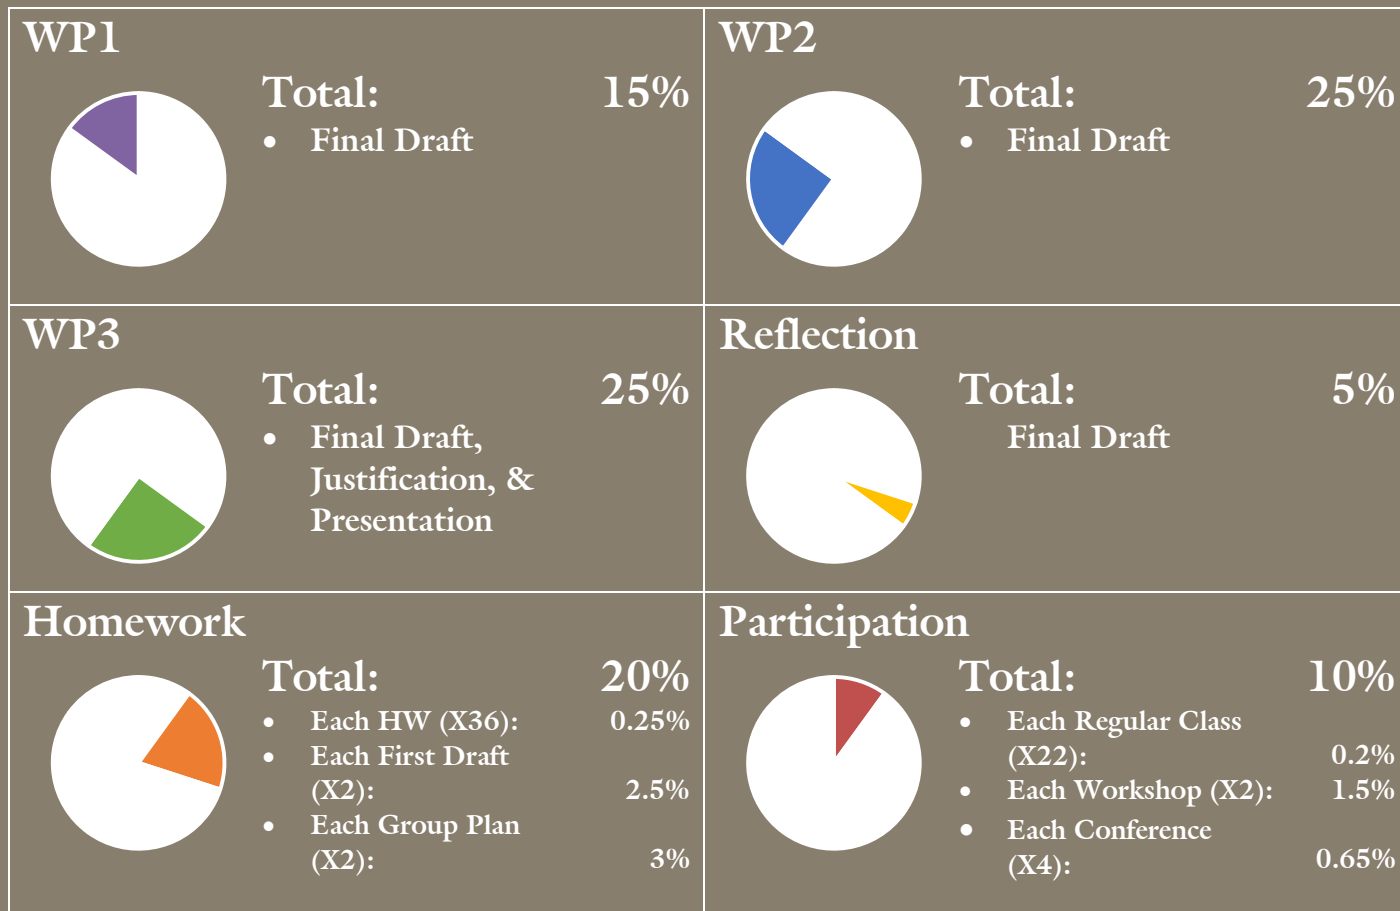

ENG 1510

Writing & Rhetoric I

Detailed Grade Breakdown

Detailed Grading Scale

Final drafts and the final course grade will be on the following scale:

A	100-95%	C	74-76.99%
A-	90-94.99%	C-	70-73.99%
B+	87-89.99%	D+	67-69.99%
B	84-86.99%	D	64-66.99%
B-	80-83.99%	D-	60-63.99%
C+	77-79.99%	F	0-59.99%