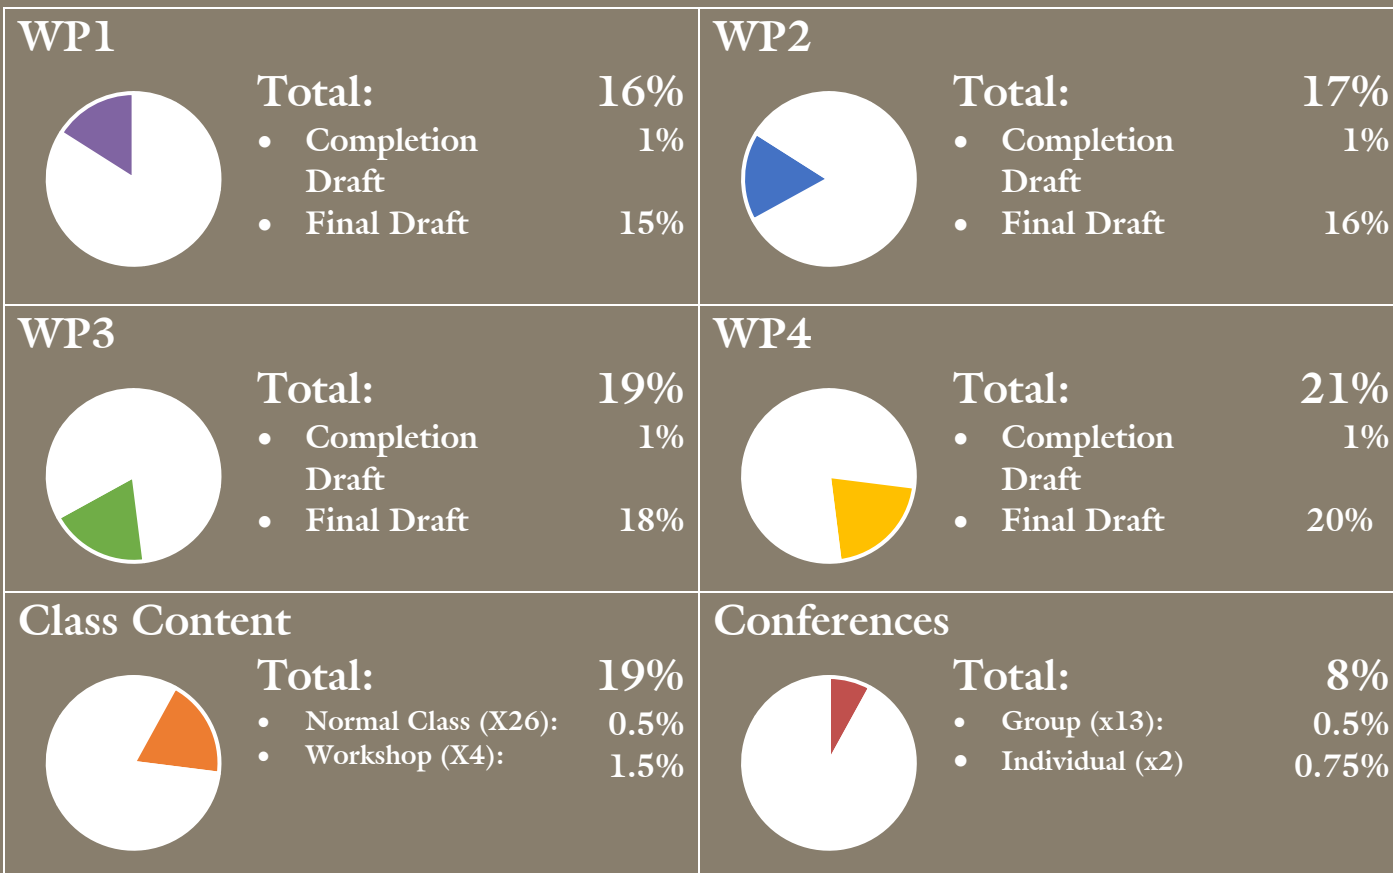

ENG 3080J

Writing & Rhetoric II

Detailed Grade Breakdown

Detailed Grading Scale

Final drafts and the final course grade will be on the following scale:

A	100-95%	C	74-76.99%
A-	90-94.99%	C-	70-73.99%
B+	87-89.99%	D+	67-69.99%
B	84-86.99%	D	64-66.99%
B-	80-83.99%	D-	60-63.99%
C+	77-79.99%	F	0-59.99%